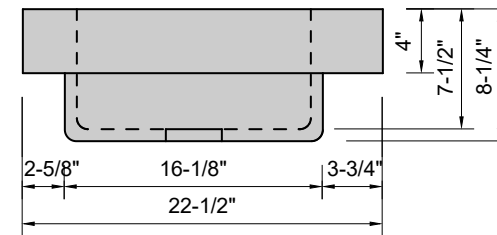

TOP VIEW

FRONT VIEW

SIDE VIEW

**Model #: SC-60-01**  
**Soft Corner**  
**single faucet hole**