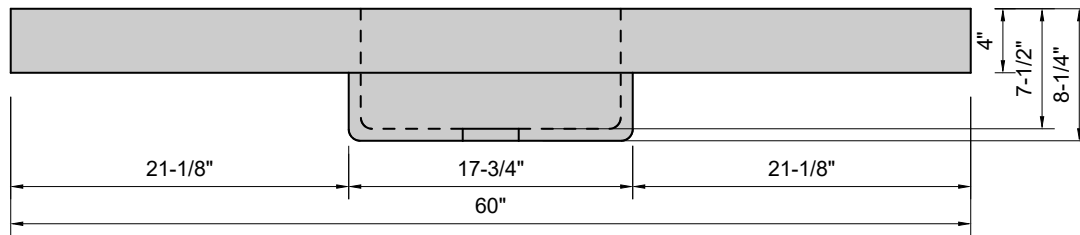

TOP VIEW

FRONT VIEW

SIDE VIEW

**Model #: SC-60-01**  
**Soft Corner**  
**single faucet hole**