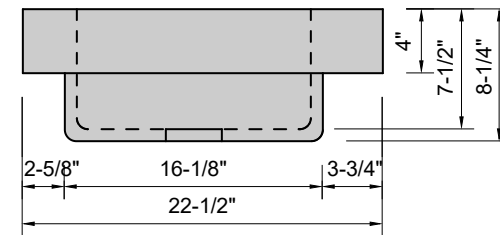

TOP VIEW

FRONT VIEW

SIDE VIEW

Model #: SC-60-03
Soft Corner
8" widespread faucet holes