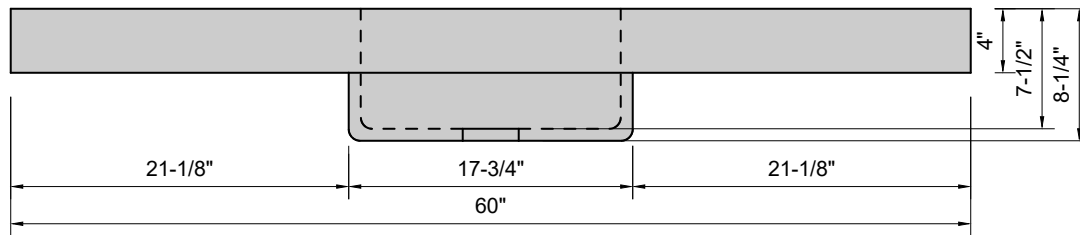

TOP VIEW

FRONT VIEW

SIDE VIEW

Model #: SC-60-03
Soft Corner
8" widespread faucet holes