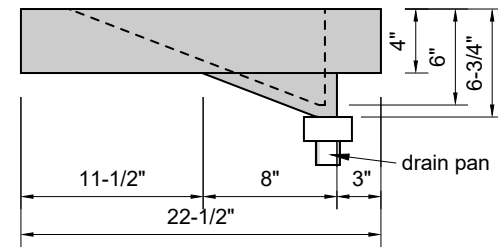

TOP VIEW

FRONT VIEW

SIDE VIEW

Model #: SR-30-00
Small Ramp
no faucet holes