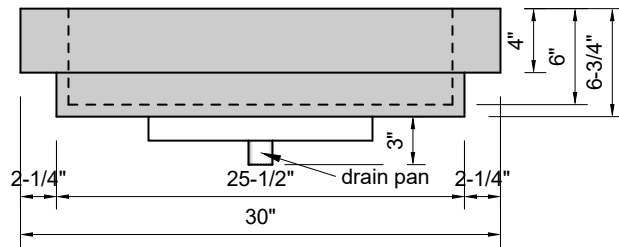

TOP VIEW

FRONT VIEW

SIDE VIEW

Model #: SR-30-00
Small Ramp
no faucet holes