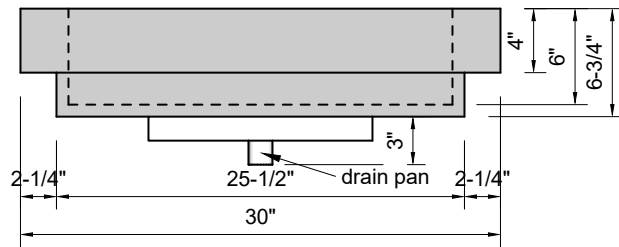

TOP VIEW

FRONT VIEW

SIDE VIEW

Model #: SR-30-01
Small Ramp
single faucet hole