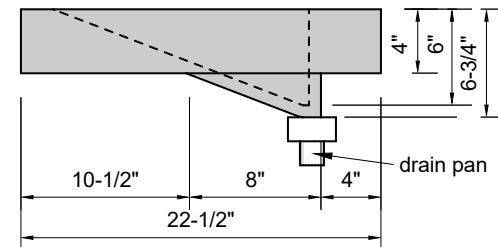

TOP VIEW

FRONT VIEW

SIDE VIEW

Model #: SR-30-01
Small Ramp
single faucet hole