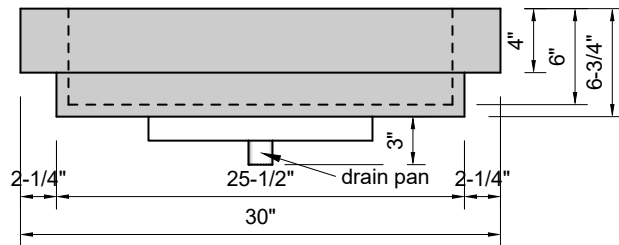

TOP VIEW

FRONT VIEW

SIDE VIEW

**Model #: SR-30-03**  
**Small Ramp**  
**8" widespread faucet holes**