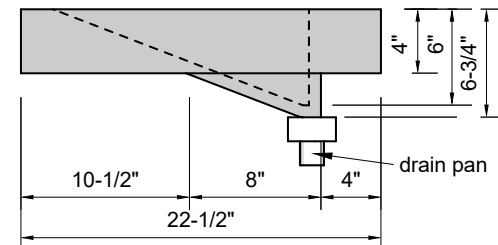

TOP VIEW

FRONT VIEW

SIDE VIEW

**Model #: SR-30-03**  
**Small Ramp**  
**8" widespread faucet holes**