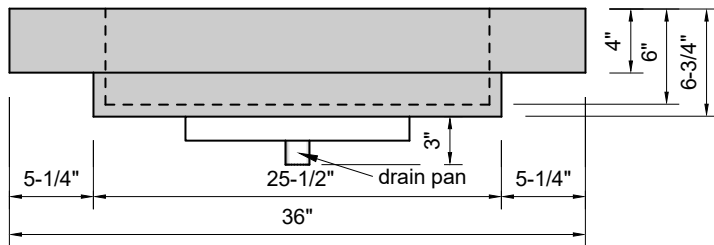

TOP VIEW

FRONT VIEW

SIDE VIEW

Model #: SR-36-00
Small Ramp
no faucet holes