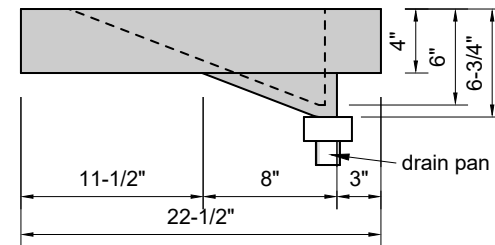

TOP VIEW

FRONT VIEW

SIDE VIEW

Model #: SR-36-00
Small Ramp
no faucet holes