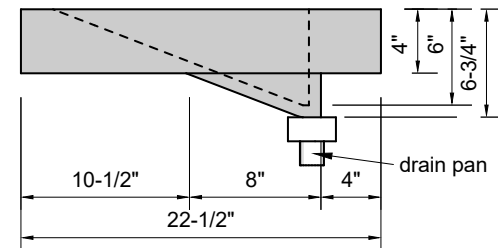

TOP VIEW

FRONT VIEW

SIDE VIEW

Model #: SR-36-01
Small Ramp
single faucet hole