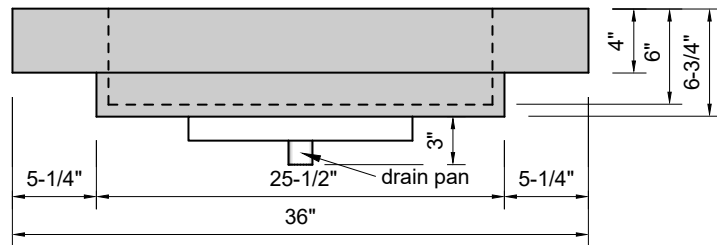

TOP VIEW

FRONT VIEW

SIDE VIEW

Model #: SR-36-01
Small Ramp
single faucet hole