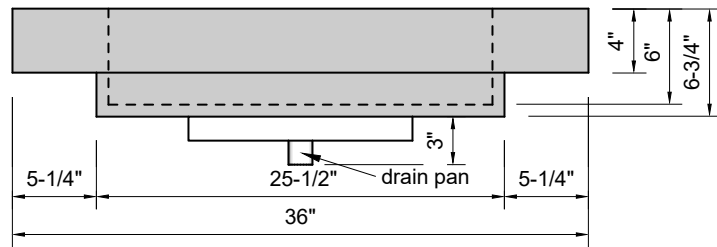

TOP VIEW

FRONT VIEW

SIDE VIEW

Model #: SR-36-03
Small Ramp
8" widespread faucet holes