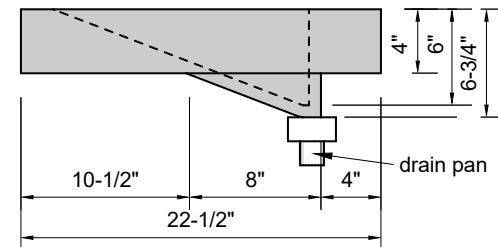

TOP VIEW

FRONT VIEW

SIDE VIEW

Model #: SR-36-03
Small Ramp
8" widespread faucet holes