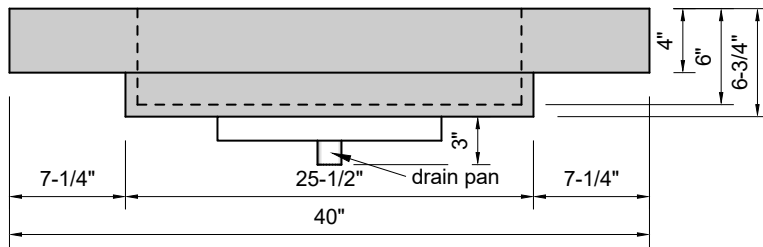

TOP VIEW

FRONT VIEW

SIDE VIEW

Model #: SR-40-00
Small Ramp
no faucet holes