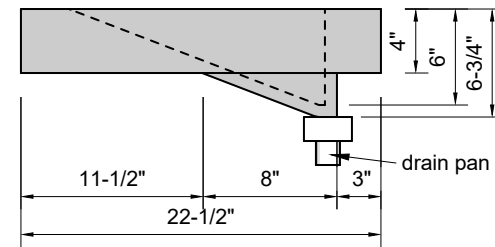

TOP VIEW

FRONT VIEW

SIDE VIEW

Model #: SR-40-00
Small Ramp
no faucet holes