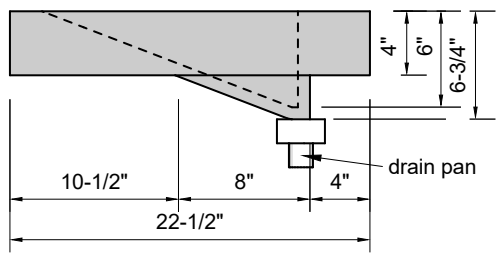

TOP VIEW

FRONT VIEW

SIDE VIEW

**Model #: SR-40-01**  
**Small Ramp**  
**single faucet hole**