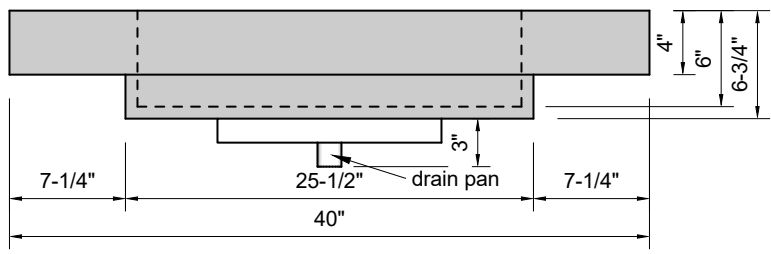

TOP VIEW

FRONT VIEW

SIDE VIEW

**Model #: SR-40-01**  
**Small Ramp**  
**single faucet hole**