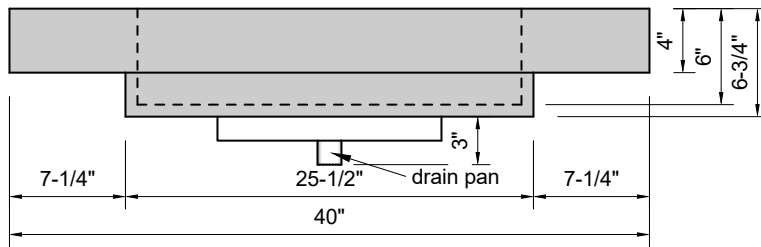

TOP VIEW

FRONT VIEW

SIDE VIEW

Model #: SR-40-03
Small Ramp
8" widespread faucet holes