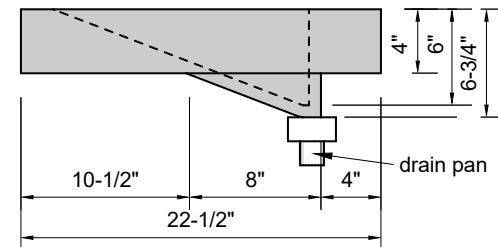

TOP VIEW

FRONT VIEW

SIDE VIEW

Model #: SR-40-03
Small Ramp
8" widespread faucet holes