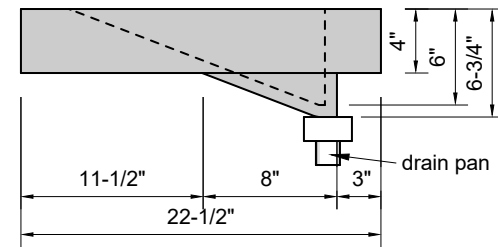

TOP VIEW

FRONT VIEW

SIDE VIEW

Model #: SR-42-00
Small Ramp
no faucet holes