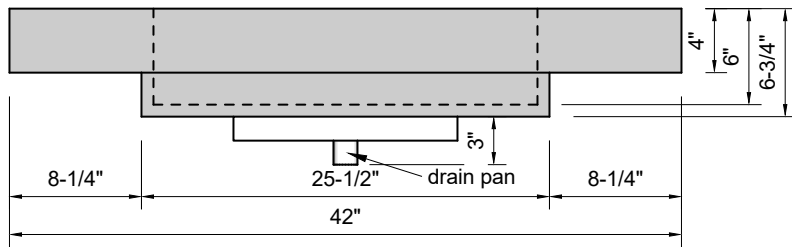

TOP VIEW

FRONT VIEW

SIDE VIEW

Model #: SR-42-00
Small Ramp
no faucet holes