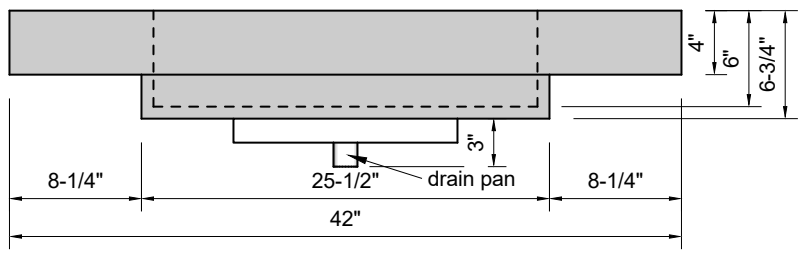

TOP VIEW

FRONT VIEW

SIDE VIEW

Model #: SR-42-01
Small Ramp
single faucet hole