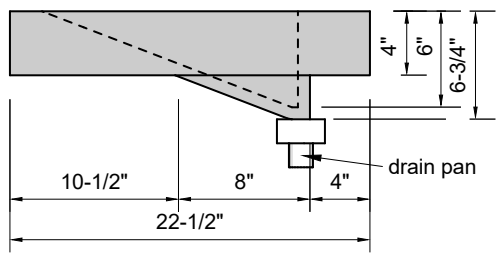

TOP VIEW

FRONT VIEW

SIDE VIEW

Model #: SR-42-01
Small Ramp
single faucet hole