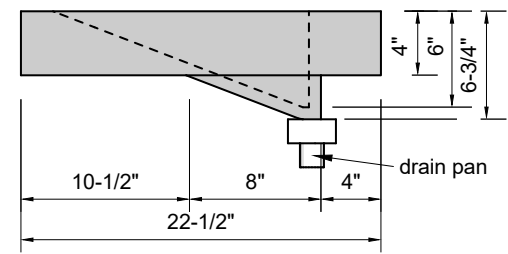

TOP VIEW

FRONT VIEW

SIDE VIEW

Model #: SR-42-03
Small Ramp
8" widespread faucet holes