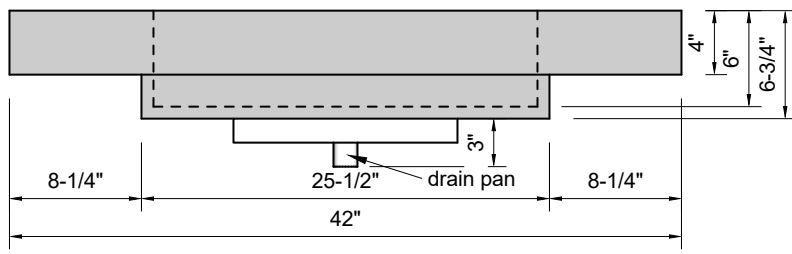

TOP VIEW

FRONT VIEW

SIDE VIEW

Model #: SR-42-03
Small Ramp
8" widespread faucet holes