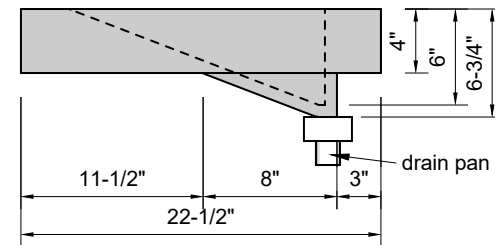

TOP VIEW

FRONT VIEW

SIDE VIEW

**Model #: SR-48-00**  
**Small Ramp**  
**no faucet holes**