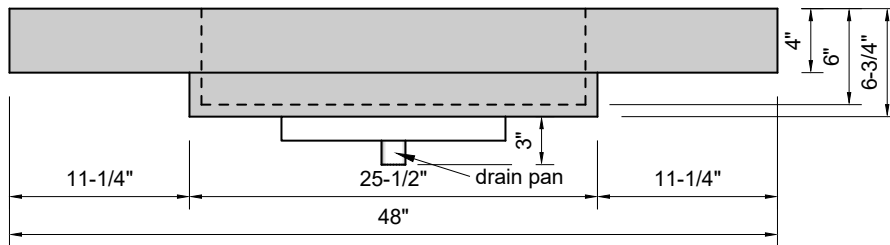

TOP VIEW

FRONT VIEW

SIDE VIEW

**Model #: SR-48-00**  
**Small Ramp**  
**no faucet holes**