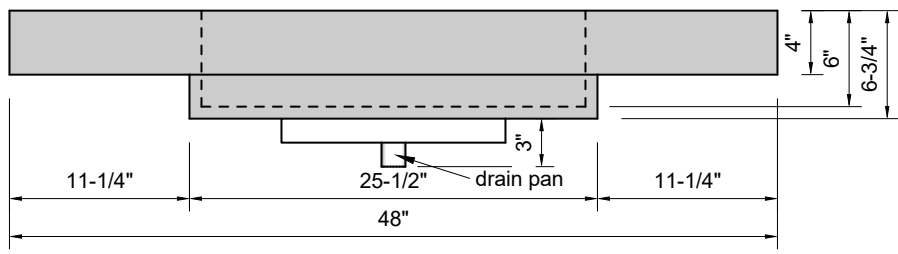

TOP VIEW

FRONT VIEW

SIDE VIEW

Model #: SR-48-01
Small Ramp
single faucet hole