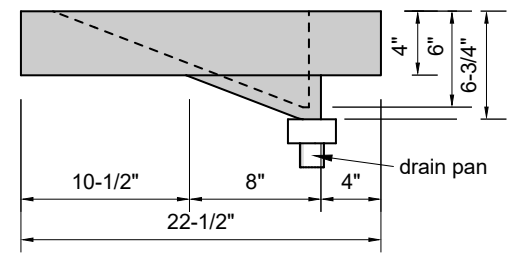

TOP VIEW

FRONT VIEW

SIDE VIEW

Model #: SR-48-01
Small Ramp
single faucet hole