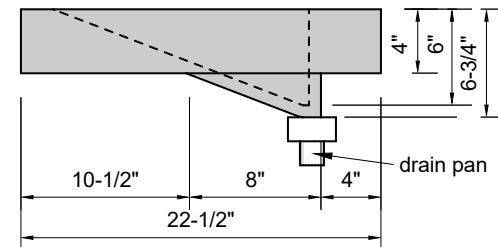

TOP VIEW

FRONT VIEW

SIDE VIEW

Model #: SR-48-03
Small Ramp
8" widespread faucet holes