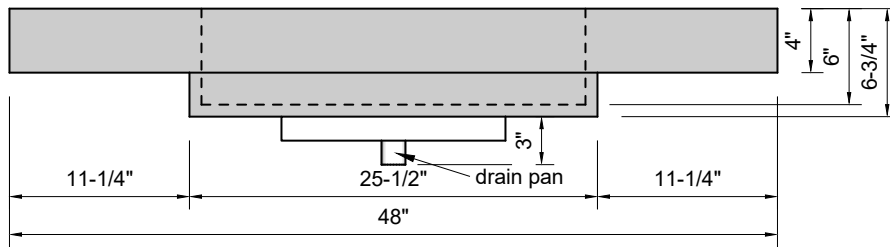

TOP VIEW

FRONT VIEW

SIDE VIEW

Model #: SR-48-03
Small Ramp
8" widespread faucet holes