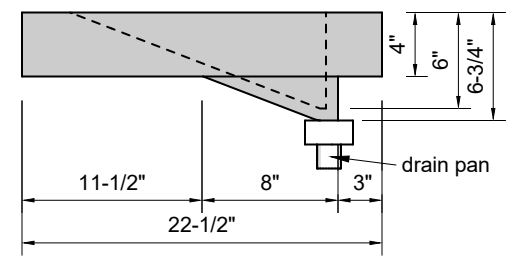

TOP VIEW

FRONT VIEW

SIDE VIEW

Model #: SR-60-00
Small Ramp
no faucet holes