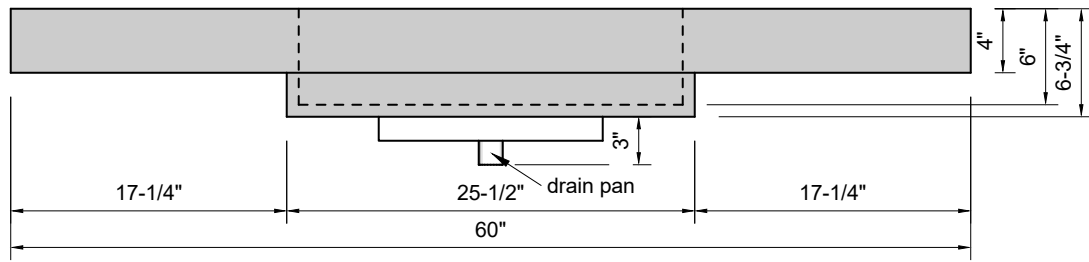

TOP VIEW

FRONT VIEW

SIDE VIEW

Model #: SR-60-00
Small Ramp
no faucet holes