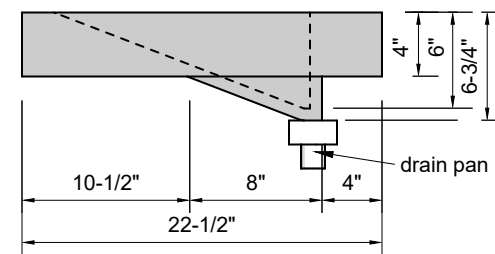

TOP VIEW

FRONT VIEW

SIDE VIEW

**Model #: SR-60-01**  
**Small Ramp**  
**single faucet hole**