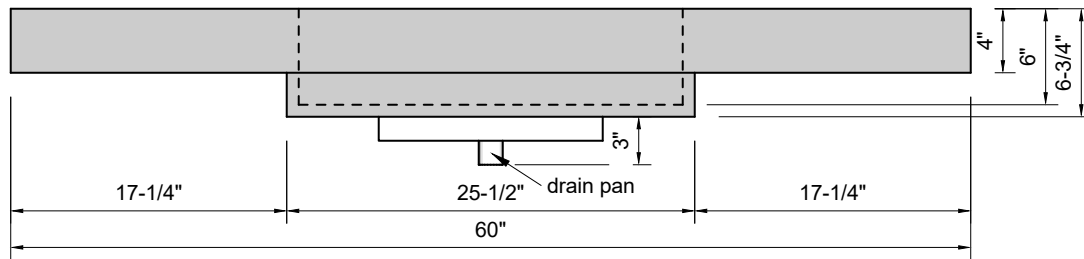

TOP VIEW

FRONT VIEW

SIDE VIEW

**Model #: SR-60-01**  
**Small Ramp**  
**single faucet hole**