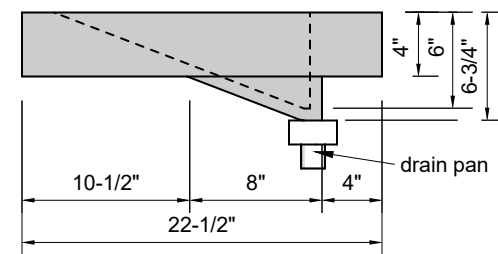

TOP VIEW

FRONT VIEW

SIDE VIEW

Model #: SR-60-03
Small Ramp
8" widespread faucet holes