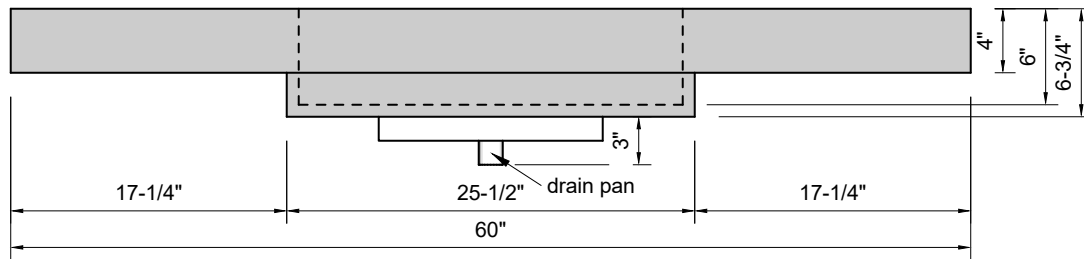

TOP VIEW

FRONT VIEW

SIDE VIEW

Model #: SR-60-03
Small Ramp
8" widespread faucet holes