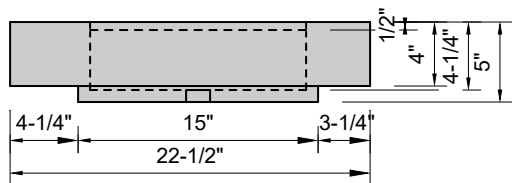

TOP VIEW

FRONT VIEW

SIDE VIEW

Model #: SW-108-00
Stretch Wave
no faucet holes