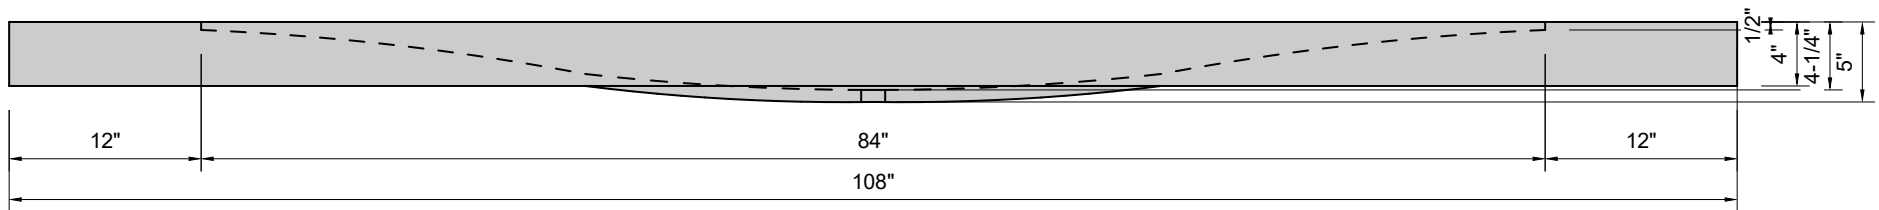

TOP VIEW

FRONT VIEW

SIDE VIEW

Model #: SW-108-00
Stretch Wave
no faucet holes