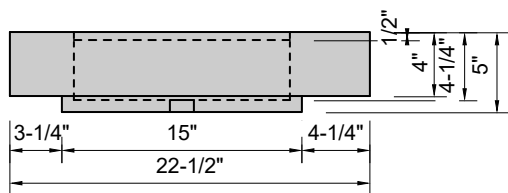

TOP VIEW

FRONT VIEW

SIDE VIEW

**Model #: SW-108-01**  
**Stretch Wave**  
**single faucet holes**