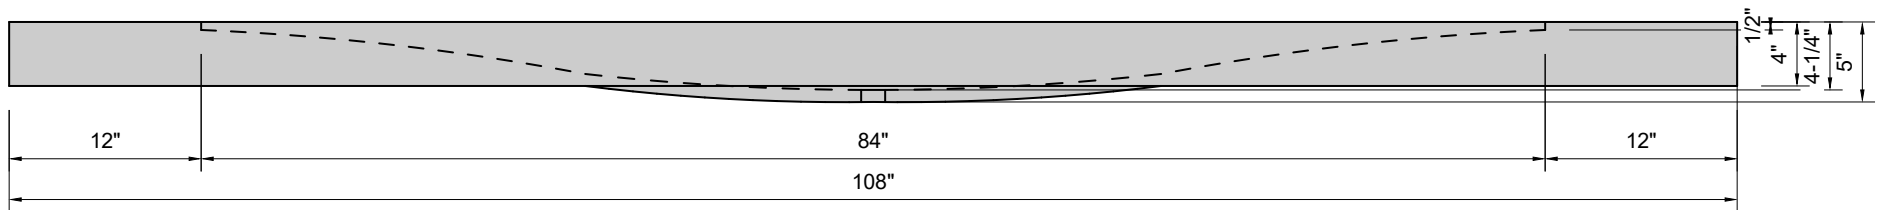

TOP VIEW

FRONT VIEW

SIDE VIEW

**Model #: SW-108-01**  
**Stretch Wave**  
**single faucet holes**