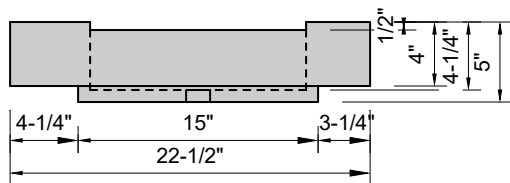

TOP VIEW

FRONT VIEW

SIDE VIEW

Model #: SW-84-00
Stretch Wave
no faucet holes