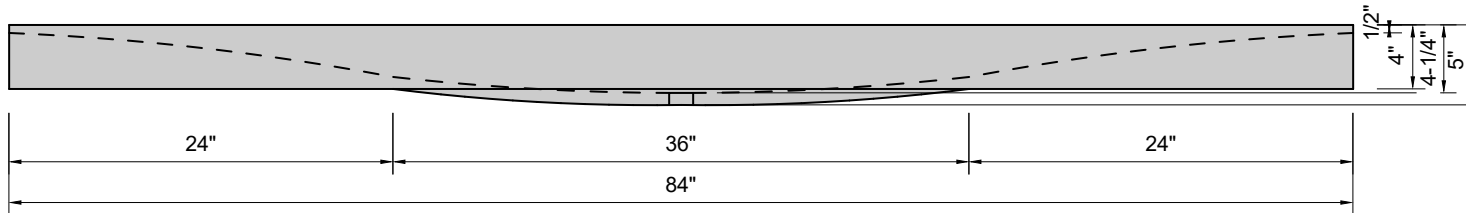

TOP VIEW

FRONT VIEW

SIDE VIEW

Model #: SW-84-00
Stretch Wave
no faucet holes