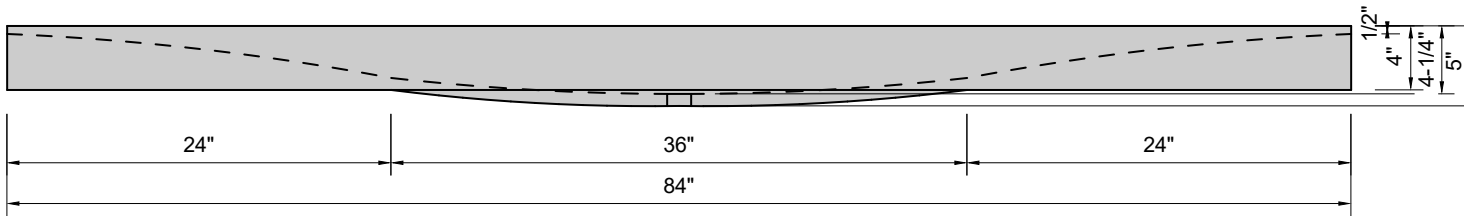

TOP VIEW

FRONT VIEW

SIDE VIEW

Model #: SW-84-01
Stretch Wave
single faucet holes