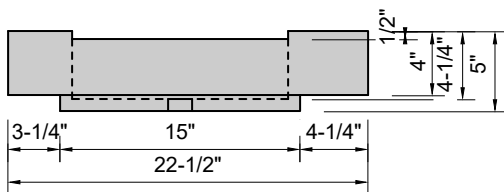

TOP VIEW

FRONT VIEW

SIDE VIEW

Model #: SW-84-01
Stretch Wave
single faucet holes