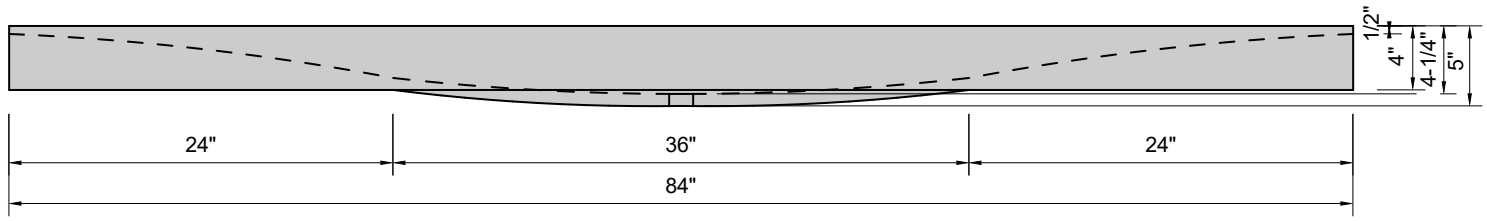

TOP VIEW

FRONT VIEW

SIDE VIEW

Model #: SW-84-03
Stretch Wave
8" widespread faucet holes