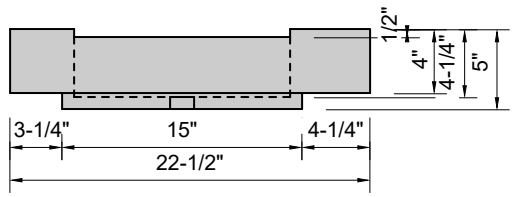

TOP VIEW

FRONT VIEW

SIDE VIEW

Model #: SW-84-03
Stretch Wave
8" widespread faucet holes