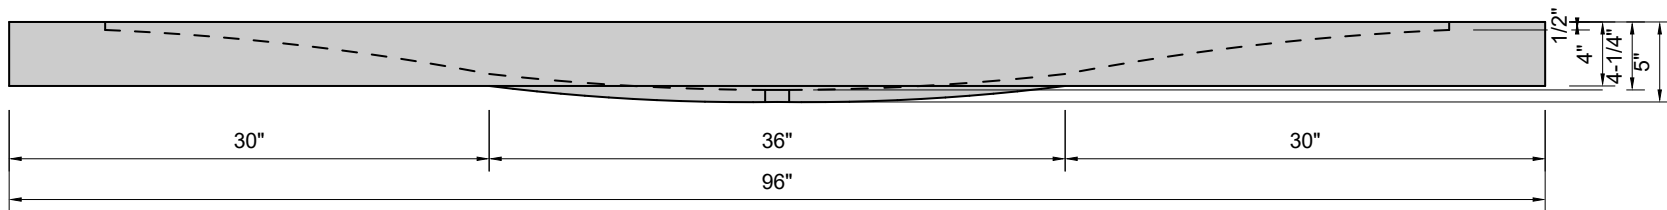

TOP VIEW

FRONT VIEW

SIDE VIEW

**Model #: SW-96-00**  
**Stretch Wave**  
**no faucet holes**