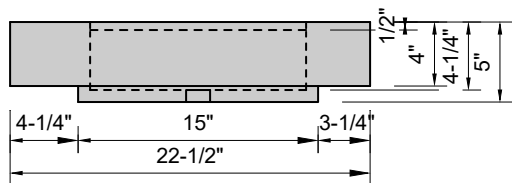

TOP VIEW

FRONT VIEW

SIDE VIEW

**Model #: SW-96-00**  
**Stretch Wave**  
**no faucet holes**