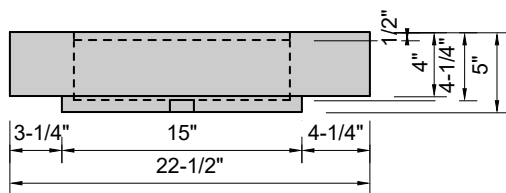

TOP VIEW

FRONT VIEW

SIDE VIEW

Model #: SW-96-01
Stretch Wave
single faucet holes