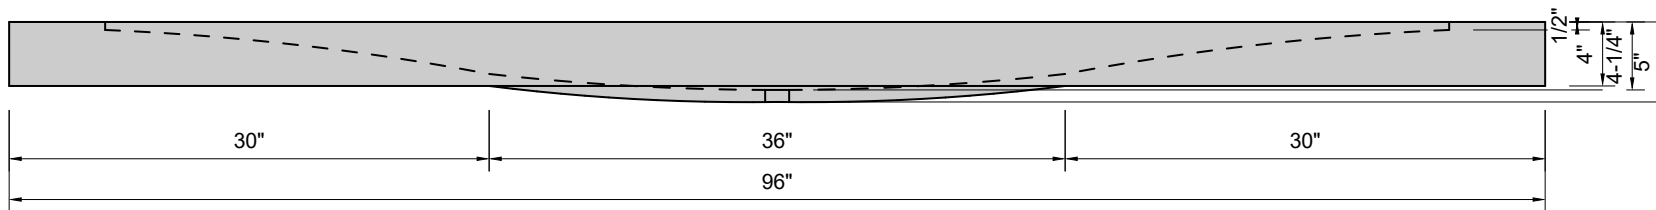

TOP VIEW

FRONT VIEW

SIDE VIEW

Model #: SW-96-01
Stretch Wave
single faucet holes