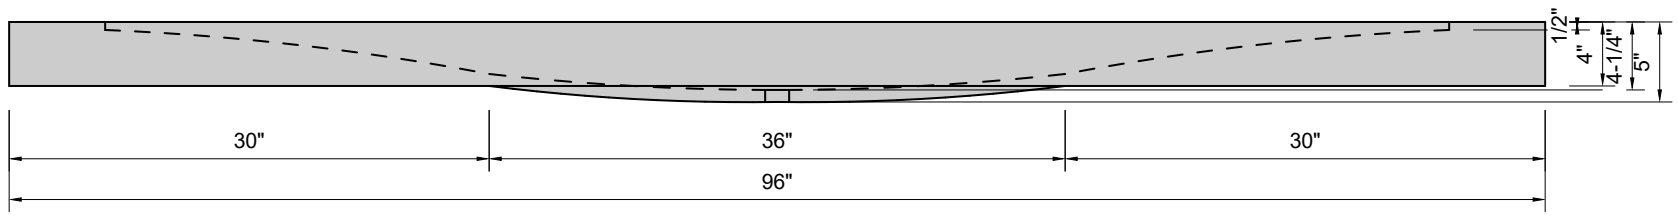

TOP VIEW

FRONT VIEW

SIDE VIEW

Model #: SW-96-03
Stretch Wave
8" widespread faucet holes