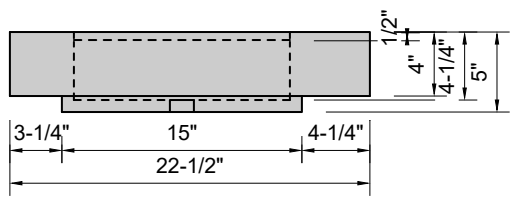

TOP VIEW

FRONT VIEW

SIDE VIEW

Model #: SW-96-03
Stretch Wave
8" widespread faucet holes