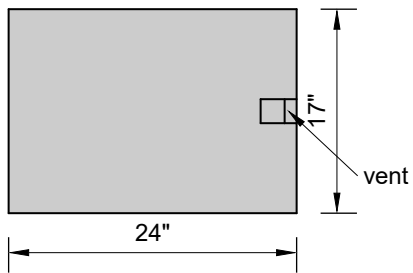

SERENITY FIREPIT
with push button start
90K BTUs

TOP VIEW

SECTION

SIDE VIEW

PERSPECTIVE