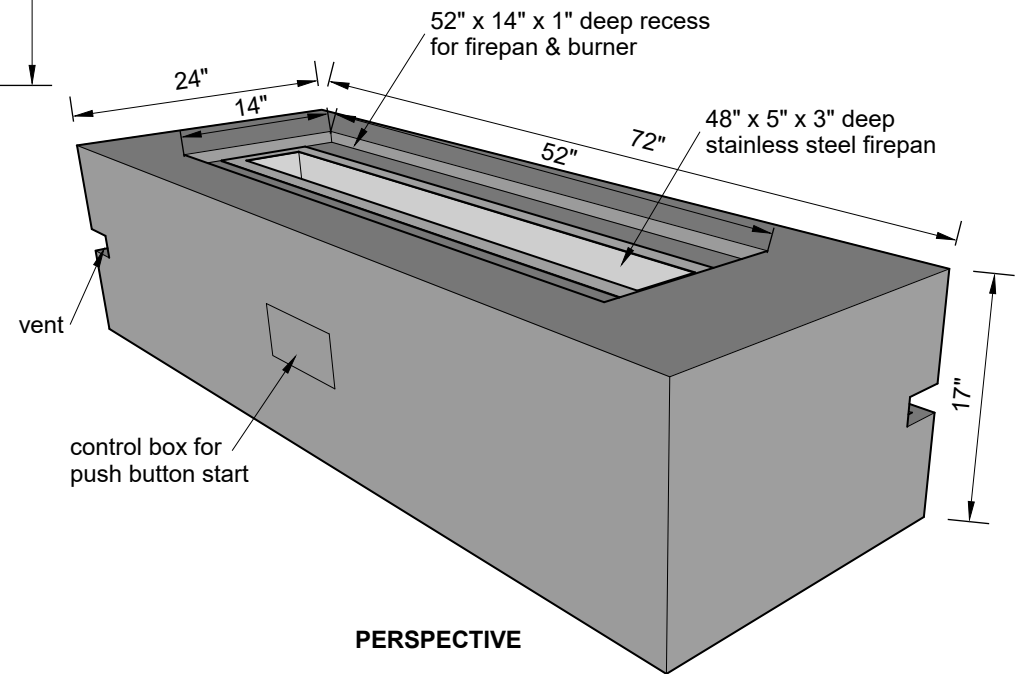

SERENITY FIREPIT
with push button start
90K BTUs

TOP VIEW

SECTION

SIDE VIEW

PERSPECTIVE