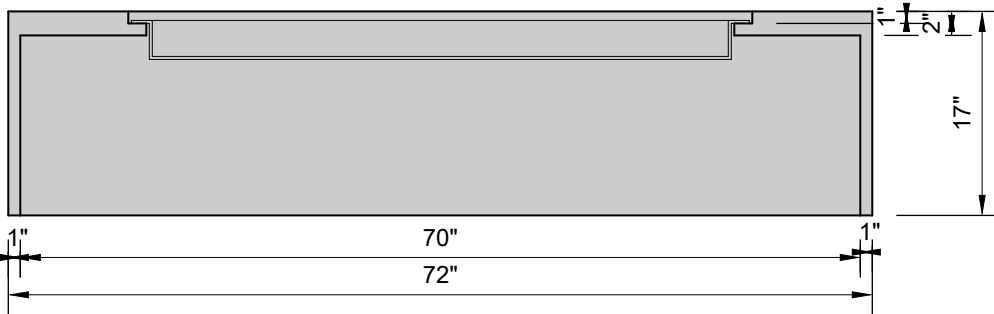

SERENITY FIREPIT
with push button start
90K BTUs

TOP VIEW

SECTION

SIDE VIEW

PERSPECTIVE