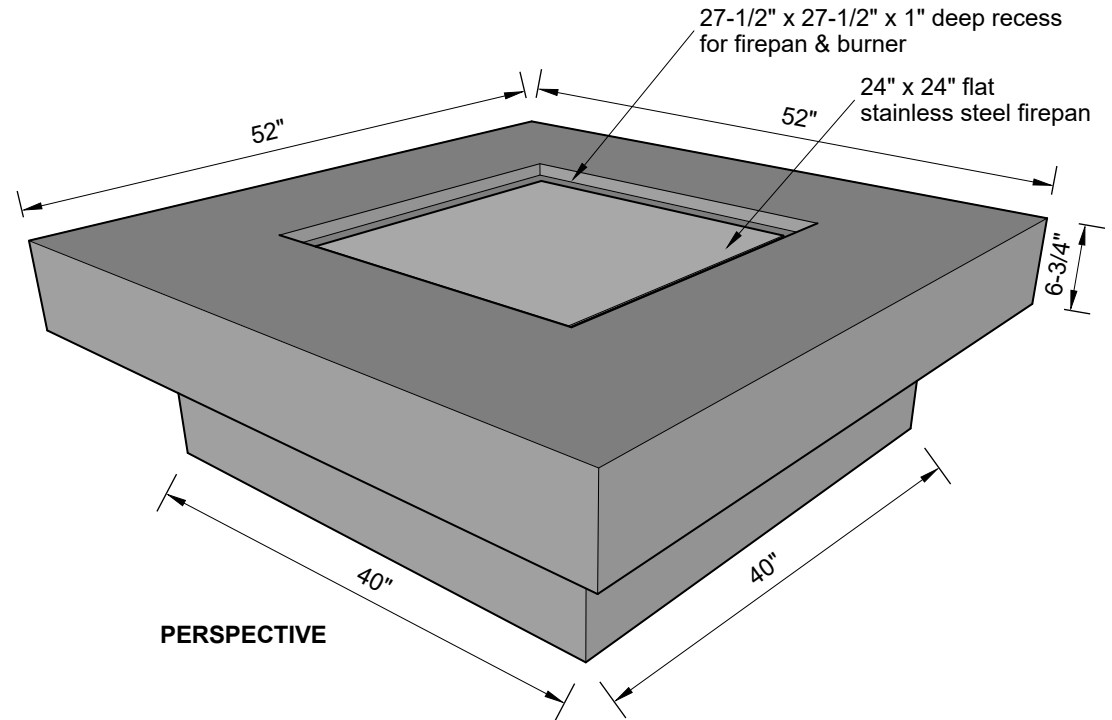

24" x 24" flat stainless steel firepan

TOP VIEW

SECTION

TRANQUIL FIREPIT
with electronic start
125K BTUs

PERSPECTIVE