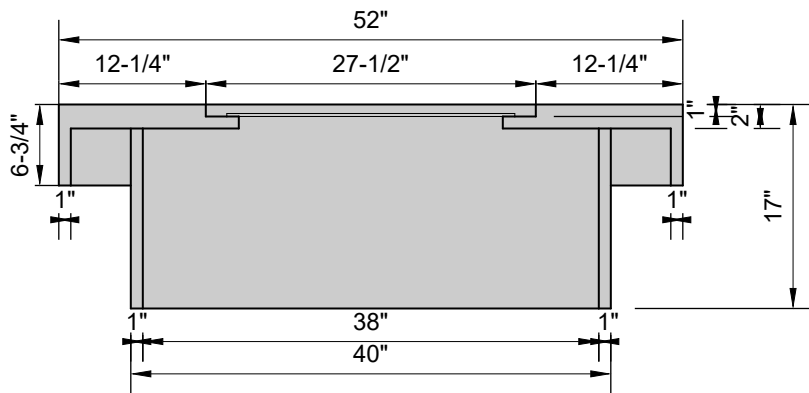

24" x 24" flat stainless steel firepan

TOP VIEW

SECTION

TRANQUIL FIREPIT
with electronic start
125K BTUs

PERSPECTIVE