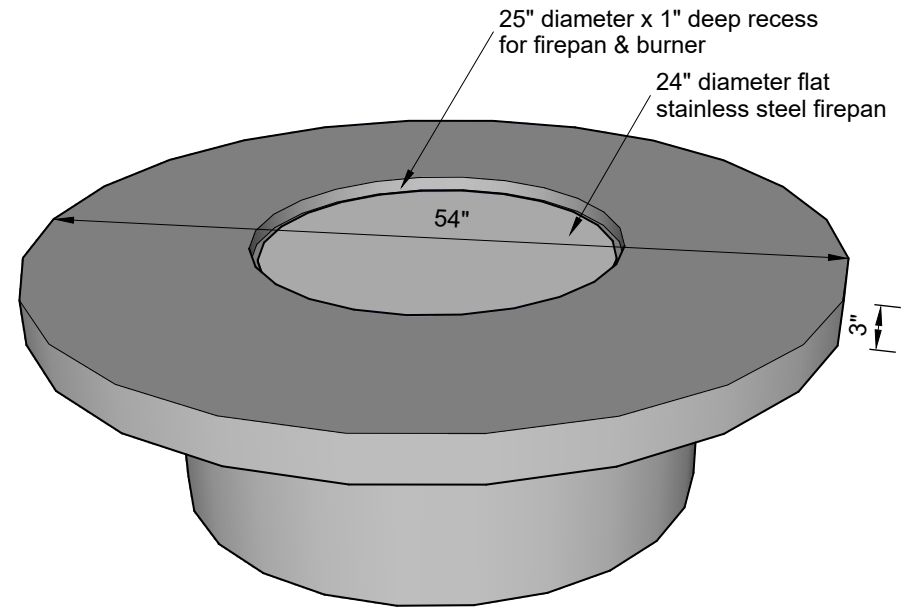

TOP VIEW

**TRANSITION FIREPIT
with electronic start
125K BTUs**

PERSPECTIVE

SECTION