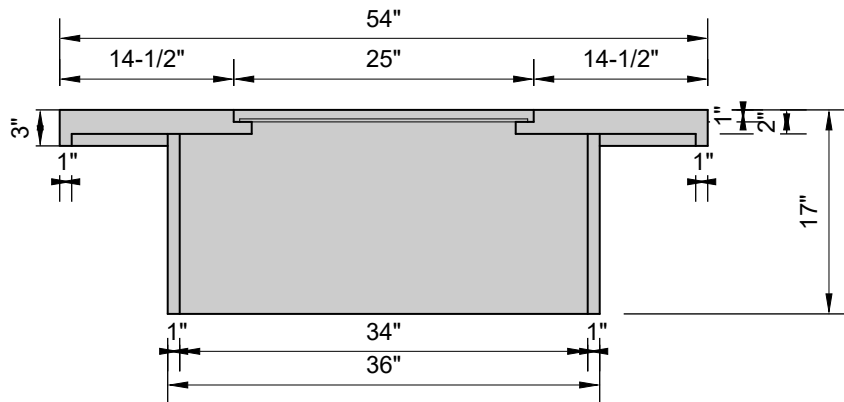

TOP VIEW

**TRANSITION FIREPIT
with electronic start
125K BTUs**

PERSPECTIVE

SECTION