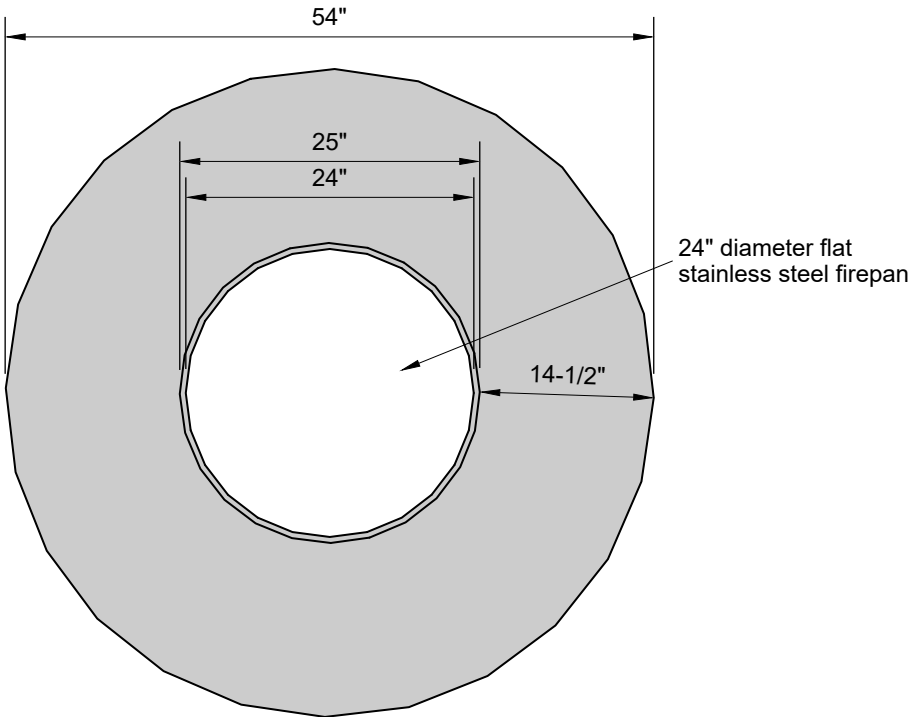

**TRANSITION FIREPIT  
with push button start  
90K BTUs**

TOP VIEW

PERSPECTIVE

SECTION