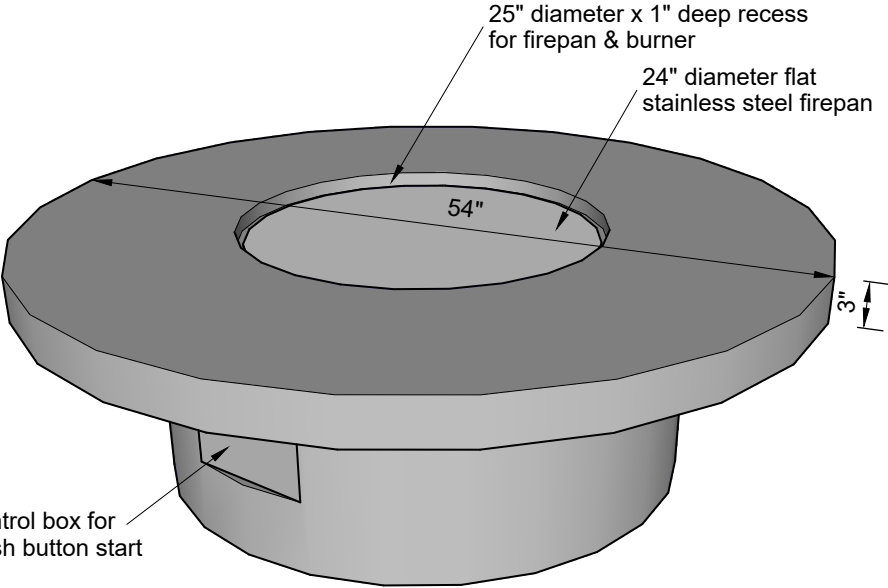

**TRANSITION FIREPIT  
with push button start  
90K BTUs**

TOP VIEW

PERSPECTIVE

SECTION