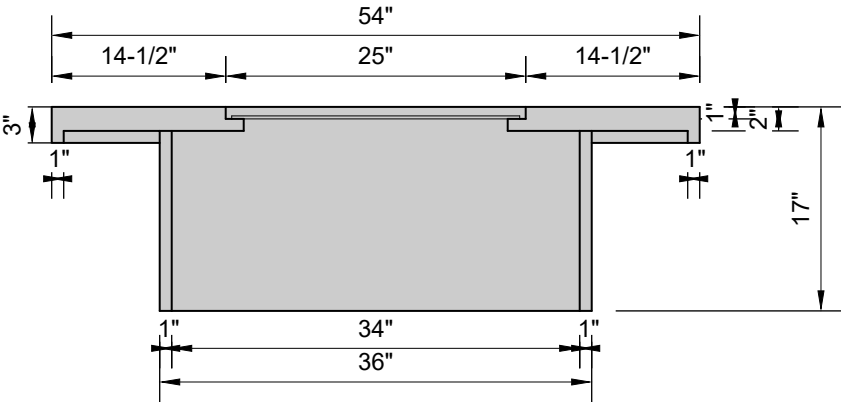

**TRANSITION FIREPIT  
with push button start  
90K BTUs**

TOP VIEW

PERSPECTIVE

SECTION