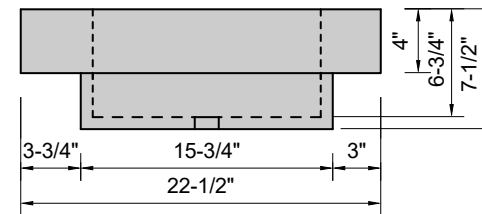

TOP VIEW

FRONT VIEW

SIDE VIEW

Model #: WA-36-00
Wave
no faucet holes