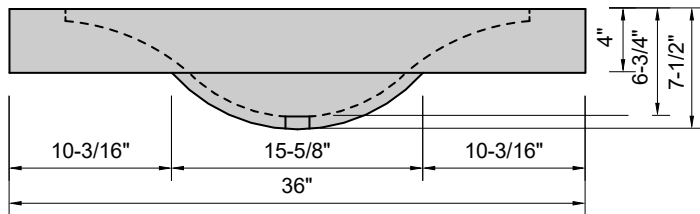

TOP VIEW

FRONT VIEW

SIDE VIEW

Model #: WA-36-00
Wave
no faucet holes