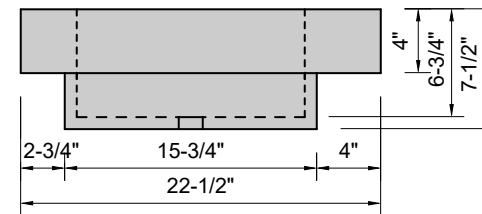

TOP VIEW

FRONT VIEW

SIDE VIEW

Model #: WA-36-01
Wave
single faucet hole