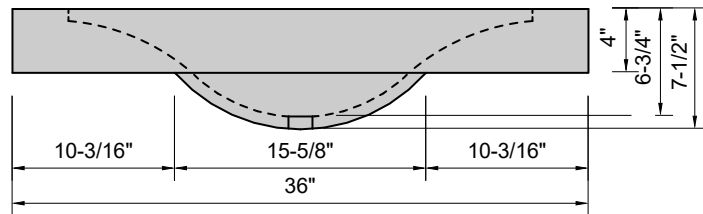

TOP VIEW

FRONT VIEW

SIDE VIEW

Model #: WA-36-01
Wave
single faucet hole