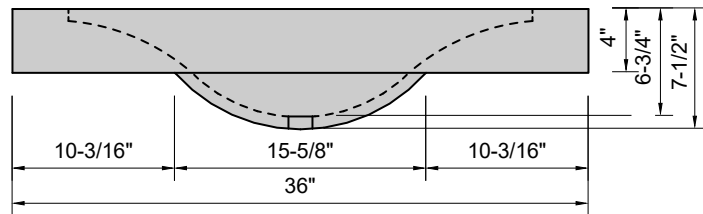

TOP VIEW

FRONT VIEW

SIDE VIEW

Model #: WA-36-03
Wave
8" widespread faucet holes