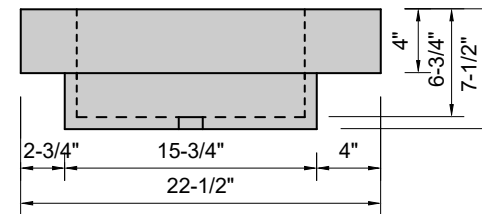

TOP VIEW

FRONT VIEW

SIDE VIEW

Model #: WA-36-03
Wave
8" widespread faucet holes