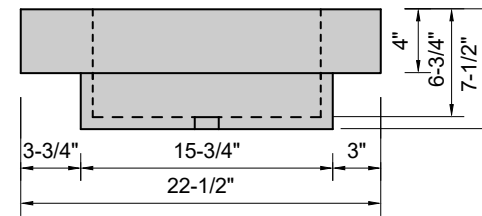

TOP VIEW

FRONT VIEW

SIDE VIEW

**Model #: WA-40-00**  
**Wave**  
**no faucet holes**