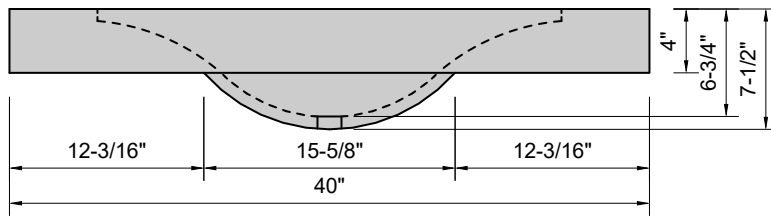

TOP VIEW

FRONT VIEW

SIDE VIEW

**Model #: WA-40-00**  
**Wave**  
**no faucet holes**