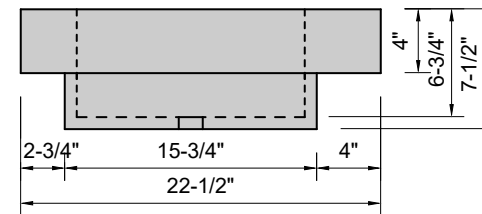

TOP VIEW

FRONT VIEW

SIDE VIEW

**Model #: WA-40-01**  
**Wave**  
**single faucet hole**