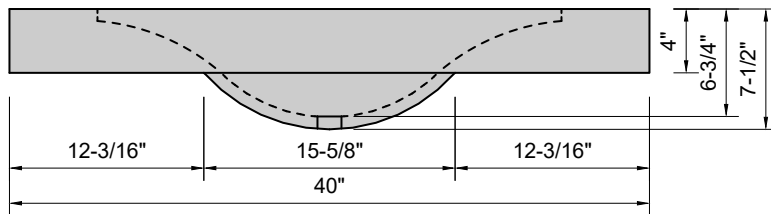

TOP VIEW

FRONT VIEW

SIDE VIEW

**Model #: WA-40-01**  
**Wave**  
**single faucet hole**