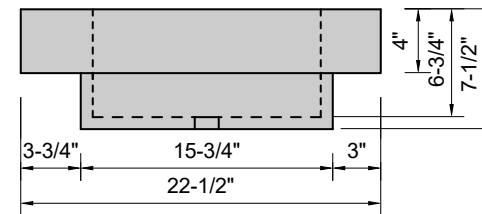

TOP VIEW

FRONT VIEW

SIDE VIEW

**Model #: WA-42-00**  
**Wave**  
**no faucet holes**