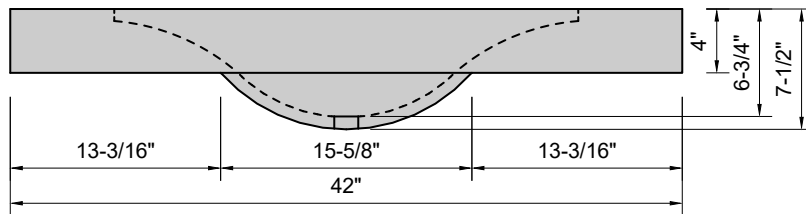

TOP VIEW

FRONT VIEW

SIDE VIEW

**Model #: WA-42-00**  
**Wave**  
**no faucet holes**