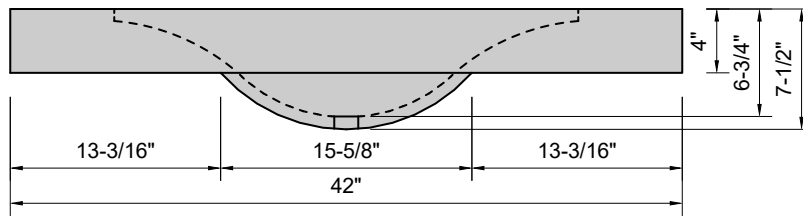

TOP VIEW

FRONT VIEW

SIDE VIEW

**Model #: WA-42-01**  
**Wave**  
**single faucet hole**