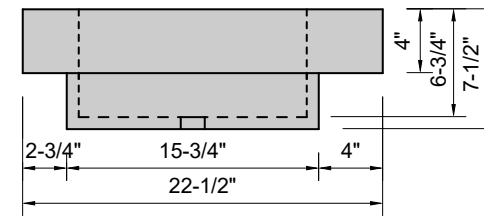

TOP VIEW

FRONT VIEW

SIDE VIEW

**Model #: WA-42-01**  
**Wave**  
**single faucet hole**