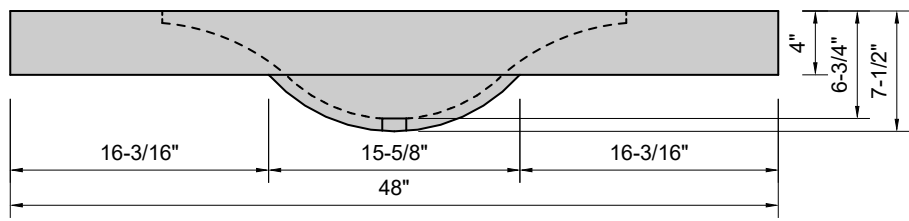

TOP VIEW

FRONT VIEW

SIDE VIEW

Model #: WA-48-00
Wave
no faucet holes