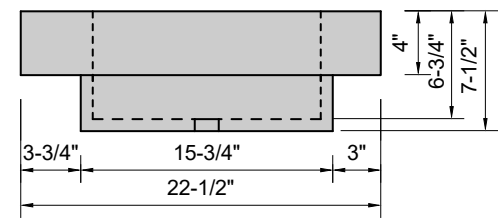

TOP VIEW

FRONT VIEW

SIDE VIEW

Model #: WA-48-00
Wave
no faucet holes