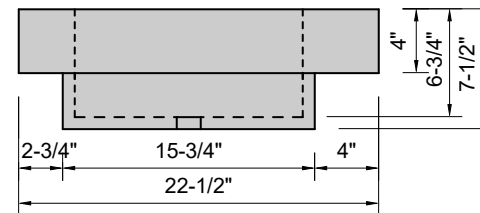

TOP VIEW

FRONT VIEW

SIDE VIEW

Model #: WA-48-01
Wave
single faucet hole