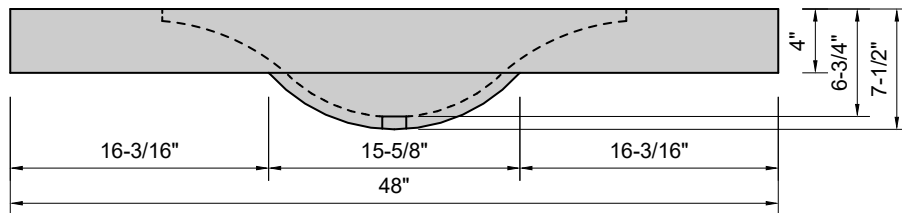

TOP VIEW

FRONT VIEW

SIDE VIEW

Model #: WA-48-01
Wave
single faucet hole