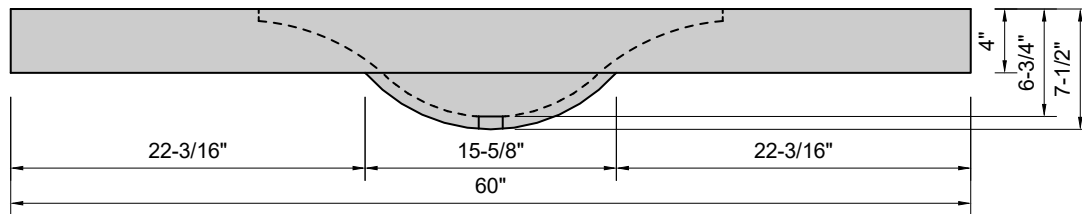

TOP VIEW

FRONT VIEW

SIDE VIEW

Model #: WA-60-00
Wave
no faucet holes