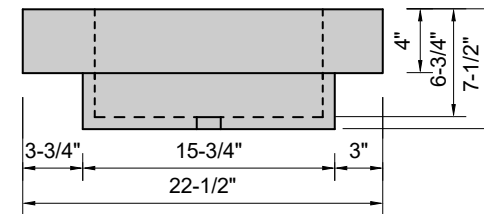

TOP VIEW

FRONT VIEW

SIDE VIEW

Model #: WA-60-00
Wave
no faucet holes