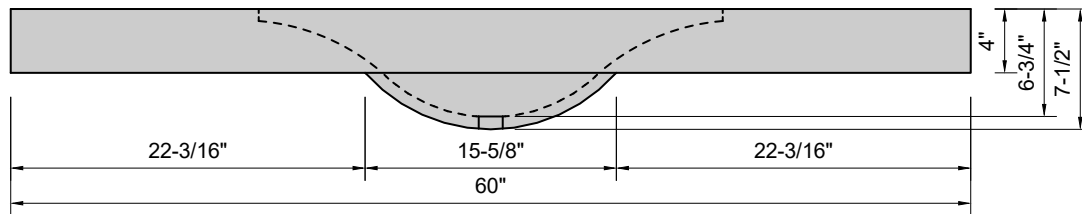

TOP VIEW

FRONT VIEW

SIDE VIEW

**Model #: WA-60-01**  
**Wave**  
**single faucet hole**