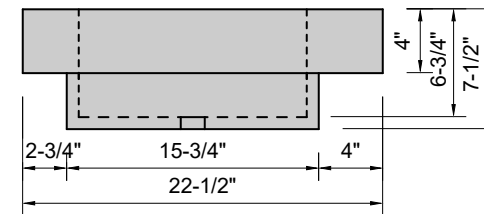

TOP VIEW

FRONT VIEW

SIDE VIEW

**Model #: WA-60-01**  
**Wave**  
**single faucet hole**