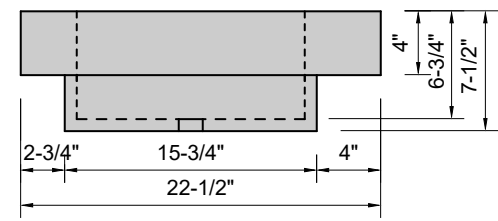

TOP VIEW

FRONT VIEW

SIDE VIEW

**Model #: WA-60-03**  
**Wave**  
**8" widespread faucet holes**