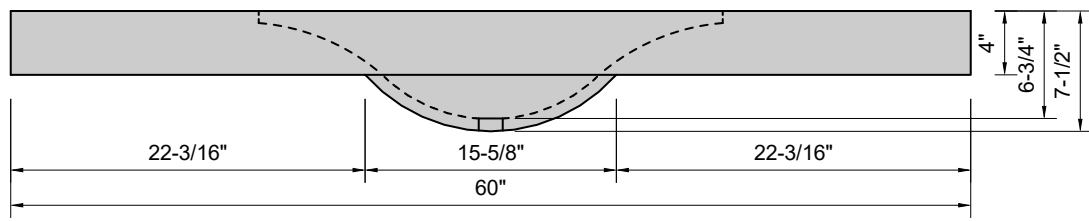

TOP VIEW

FRONT VIEW

SIDE VIEW

**Model #: WA-60-03**  
**Wave**  
**8" widespread faucet holes**