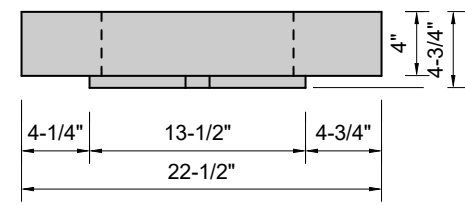

TOP VIEW

FRONT VIEW

SIDE VIEW

Model #: WH-24-00
Whisper
no faucet holes