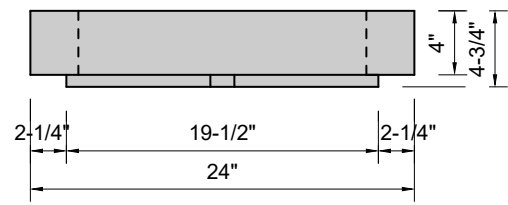

TOP VIEW

FRONT VIEW

SIDE VIEW

Model #: WH-24-00
Whisper
no faucet holes