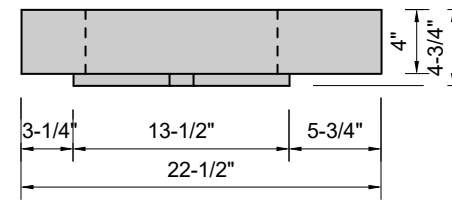

TOP VIEW

FRONT VIEW

SIDE VIEW

**Model #: WH-24-01**  
**Whisper**  
**single faucet hole**