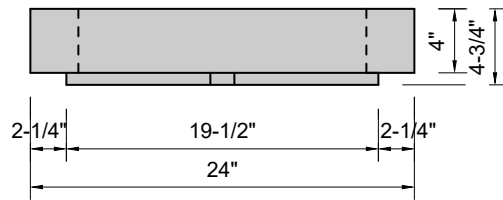

TOP VIEW

FRONT VIEW

SIDE VIEW

**Model #: WH-24-01**  
**Whisper**  
**single faucet hole**