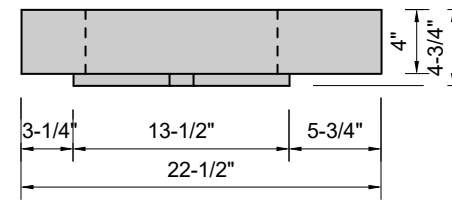

TOP VIEW

FRONT VIEW

SIDE VIEW

Model #: WH-24-03
Whisper
8" widespread faucet holes