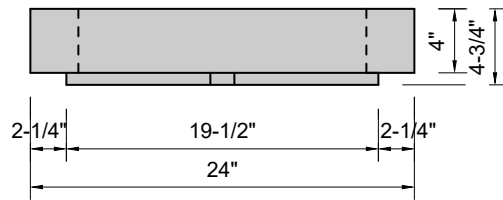

TOP VIEW

FRONT VIEW

SIDE VIEW

Model #: WH-24-03
Whisper
8" widespread faucet holes