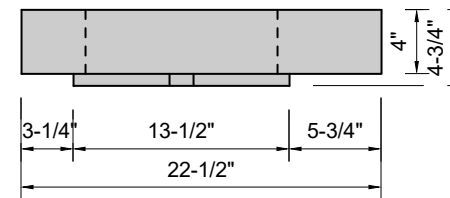

TOP VIEW

FRONT VIEW

SIDE VIEW

**Model #: WH-30-01**  
**Whisper**  
**single faucet hole**