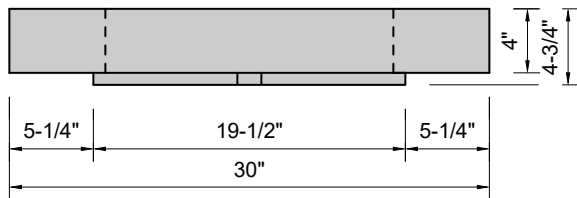

TOP VIEW

FRONT VIEW

SIDE VIEW

**Model #: WH-30-01**  
**Whisper**  
**single faucet hole**