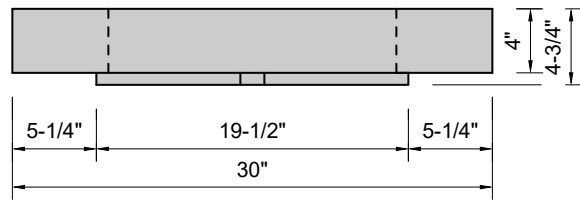

TOP VIEW

FRONT VIEW

SIDE VIEW

Model #: WH-30-03
Whisper
8" widespread faucet holes