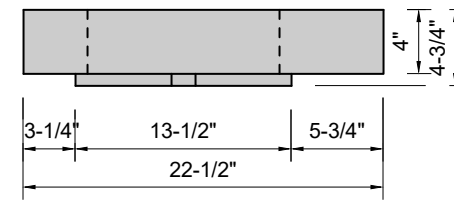

TOP VIEW

FRONT VIEW

SIDE VIEW

Model #: WH-30-03
Whisper
8" widespread faucet holes