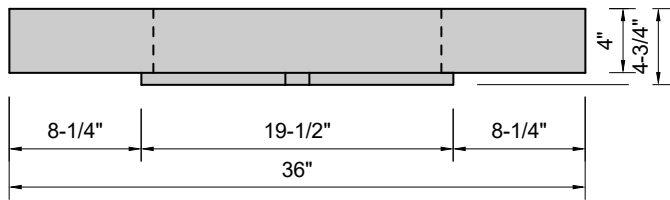

TOP VIEW

FRONT VIEW

SIDE VIEW

Model #: WH-36-00
Whisper
no faucet holes