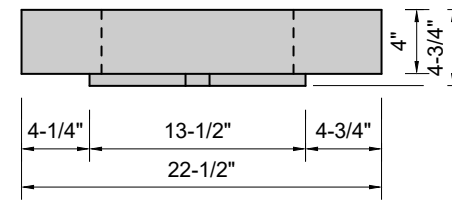

TOP VIEW

FRONT VIEW

SIDE VIEW

Model #: WH-36-00
Whisper
no faucet holes